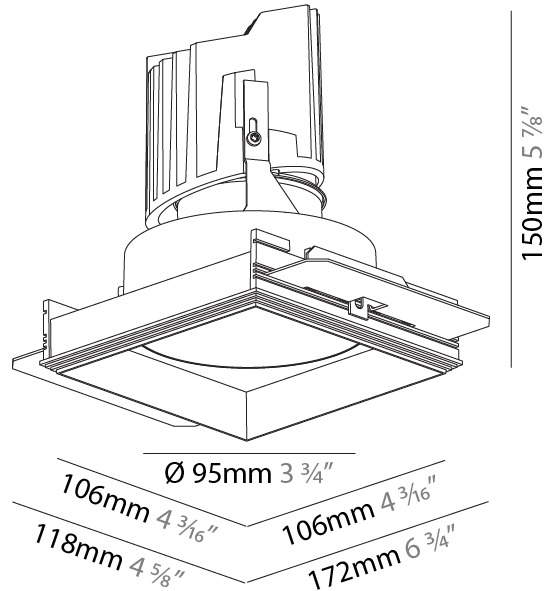

ELECTRICAL

Lamp Type: LED (Zhaga Standard)
Input Wattage (W): 16.5
Total Output Wattage (W): 14.7
Dimming: Dali Dimming
Driver Included: No
Driver Location: Recessed Housing
Driver Type: Constant Current - 120Vac
Driver Class: Class 2
Housing: See Components
Input Voltage (V): 120
Constant Current (MA): 350

LED

Number of LEDs: 1
Color Temperature (°K): Warm Dim
Max. Delivered Lumen (lm): 770
Nominal Lumen (lm): 1140
CRI: >90 CRI
Lamp Life (hrs): 50000
Upon Request: RGB-W Tunable White Special Color Temperature Special LED

OPTICAL

Reflector: 20 / 40 / 60
Upon Request: Special Beam Angles

RATINGS AND CERTIFICATIONS

Zaneen Group, Inc. 1600 988-3382, F 416-247-9319, www.zaneen.com

Certified By: Certified for North American Standards

In a constant effort to supply the best product, we reserve the right to change specifications or materials without notice. The most recent specification sheets are found at zaneen.com

Rating: 120