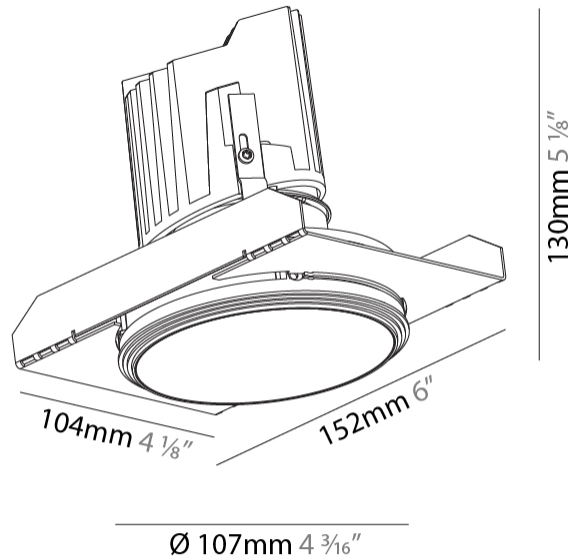

PHYSICAL

Shape: Round
Diameter (mm): 107
Diameter (in): 4 3/16
Height (mm): 130
Height (in): 5 1/8
Ceiling Thickness (mm): 10 / 12.5 / 15 / 25
Ceiling Thickness (in): 3/8 or 1/2 or 9/16 or 1
Min. Recessing Depth (mm): 150
Min. Recessing Depth (in): 5 7/8
Light Distribution: Downlight
Weight (kg): 0.646
Weight (lbs): 1.42
Fixture Finish: SSR / BKV / CWI / CRY / HAB / UFT / ITA / RUA / FTG / MYG / LOD / PUS / FRO / FUP / KIA / POP / BLS / SPG / MEY / GOH / GUM / CHC / COM / ABZ / JAG / OBR / MOS / ROR
Fixture Material: Aluminum Die Cast
Cut-out Measurements: Ø 111mm / 4 3/8"
Upon Request: Unique Ceiling Thickness

ELECTRICAL

Lamp Type: LED (Zhaga Standard)
Input Wattage (W): 15
Total Output Wattage (W): 14.7
Dimming: Dali Dimming
Driver Included: No
Driver Location: Recessed Housing
Driver Type: Constant Current - 120Vac
Driver Class: Class 2
Housing: See components
Input Voltage (V): 120
Constant Current (MA): 350

LED

Number of LEDs: 1
Color Temperature (°K): Warm Dim
Max. Delivered Lumen (lm): 766
Nominal Lumen (lm): 1140
CRI: >90 CRI
Lamp Life (hrs): 50000
Upon Request: RGB-W Tunable White Special Color Temperature Special LED

OPTICAL

Reflector°: 18 / 42 / 60
Optic°: Lens Pack - No Lens / Linear Spread Lens / Honeycomb / Spread Lens
Upon Request: Special Beam Angles

RATINGS AND CERTIFICATIONS