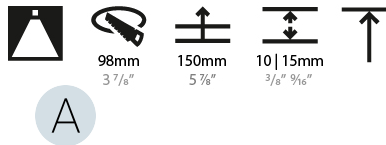

GENERAL

Series: Bioniq
Subseries: Bioniq Round Deep
Brand: Prolicht
Division: Architectural
Mounting Type: Recessed
Mounting Location: Ceiling
Subcategory: Downlight

PHYSICAL

Shape: Round
Diameter (mm): 107
Diameter (in): 4 3/16
Height (mm): 130
Height (in): 5 1/8
Ceiling Thickness (mm): 10 / 12.5 / 15
Ceiling Thickness (in): 3/8 or 1/2 or 9/16
Min. Recessing Depth (mm): 150
Min. Recessing Depth (in): 5 7/8
Light Distribution: Downlight
Weight (kg): 0.506
Weight (lbs): 1.12
Fixture Finish: SSR / BKV / CWI / CRY / HAB / UFT / ITA / RUA / FTG / MYG / LOD / PUS / FRO / FUP / KIA / POP / BLS / SPG / MEY / GOH / GUM / CHC / COM / ABZ / JAG / OBR / MOS / ROR
Fixture Material: Aluminum Die Cast
Cut-out Measurements: 98mm / 3 7/8"

ELECTRICAL

Lamp Type: LED (Zhaga Standard)
Total Output Wattage (W): 15
Dimming: Dali Dimming
Driver Included: No
Driver Location: Recessed Housing
Driver Type: Constant Current - 120Vac
Housing: See components
Input Voltage (V): 120
Constant Current (MA): 350

LED

Number of LEDs: 1
Color Temperature (°K): Warm Dim
Max. Delivered Lumen (lm): 760
Nominal Lumen (lm): 1140
CRI: >90 CRI

OPTICAL

Reflector: 20 / 40 / 60

RATINGS AND CERTIFICATIONS

Certified By: Certified for North American Standards
IP rating: IP20

PROJECT
TYPE
SPECIFIER
QUANTITY
DATE