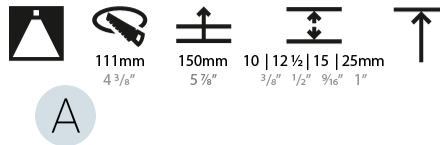

PHYSICAL

Shape: Round
Diameter (mm): 107
Diameter (in): 4 3/16
Height (mm): 130
Height (in): 5 1/8
Ceiling Thickness (mm): 10 / 12.5 / 15 / 25
Ceiling Thickness (in): 3/8 or 1/2 or 9/16 or 1
Min. Recessing Depth (mm): 150
Min. Recessing Depth (in): 5 7/8
Light Distribution: Downlight
Weight (kg): 0.646
Weight (lbs): 1.42
Fixture Finish: SSR / BKV / CWI / CRY / HAB / UFT / ITA / RUA / FTG / MYG / LOD / PUS / FRO / FUP / KIA / POP / BLS / SPG / MEY / GOH / GUM / CHC / COM / ABZ / JAG / OBR / MOS / ROR
Fixture Material: Aluminum Die Cast
Cut-out Measurements: Ø 111mm / 4 3/8"
Upon Request: Unique Ceiling Thickness

ELECTRICAL

Lamp Type: LED (Zhaga Standard)
Input Wattage (W): 15
Total Output Wattage (W): 14.7
Dimming: Dali Dimming
Driver Included: No
Driver Location: Recessed Housing
Driver Type: Constant Current - 120Vac
Driver Class: Class 2
Housing: See components
Input Voltage (V): 120
Constant Current (MA): 350

LED

Number of LEDs: 1
Color Temperature (°K): Warm Dim
Max. Delivered Lumen (lm): 766
Nominal Lumen (lm): 1140
CRI: >90 CRI
Lamp Life (hrs): 50000
Upon Request: RGB-W Tunable White Special Color Temperature Special LED

OPTICAL

Reflector°: 18 / 42 / 60
Optic°: Lens Pack - No Lens / Linear Spread Lens / Honeycomb / Spread Lens
Upon Request: Special Beam Angles

RATINGS AND CERTIFICATIONS