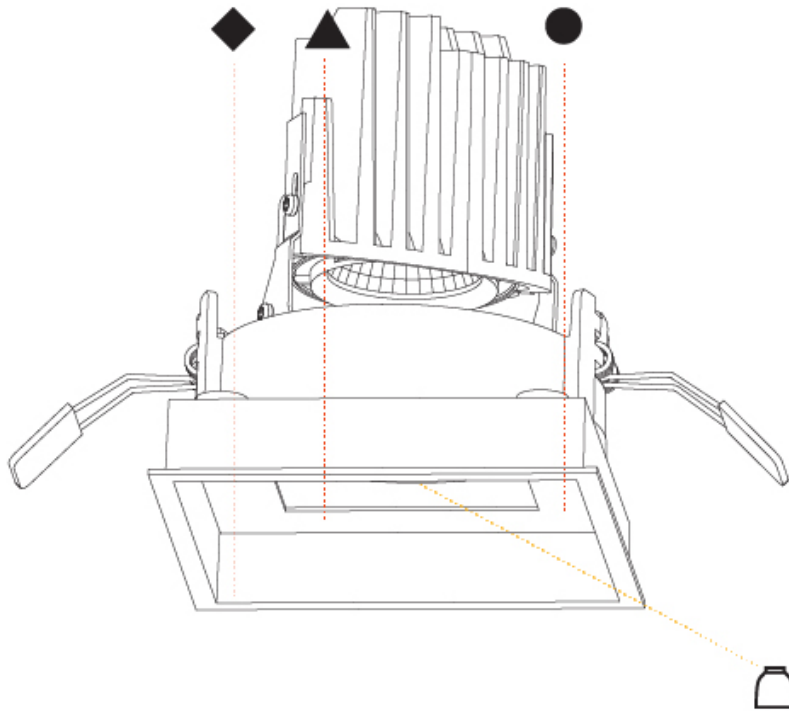

BIONIQ SQUARE DEEP COMFORT RECESSED

A35553-

PROJECT	_____
TYPE	_____
SPECIFIER	_____
QUANTITY	_____
DATE	_____

A